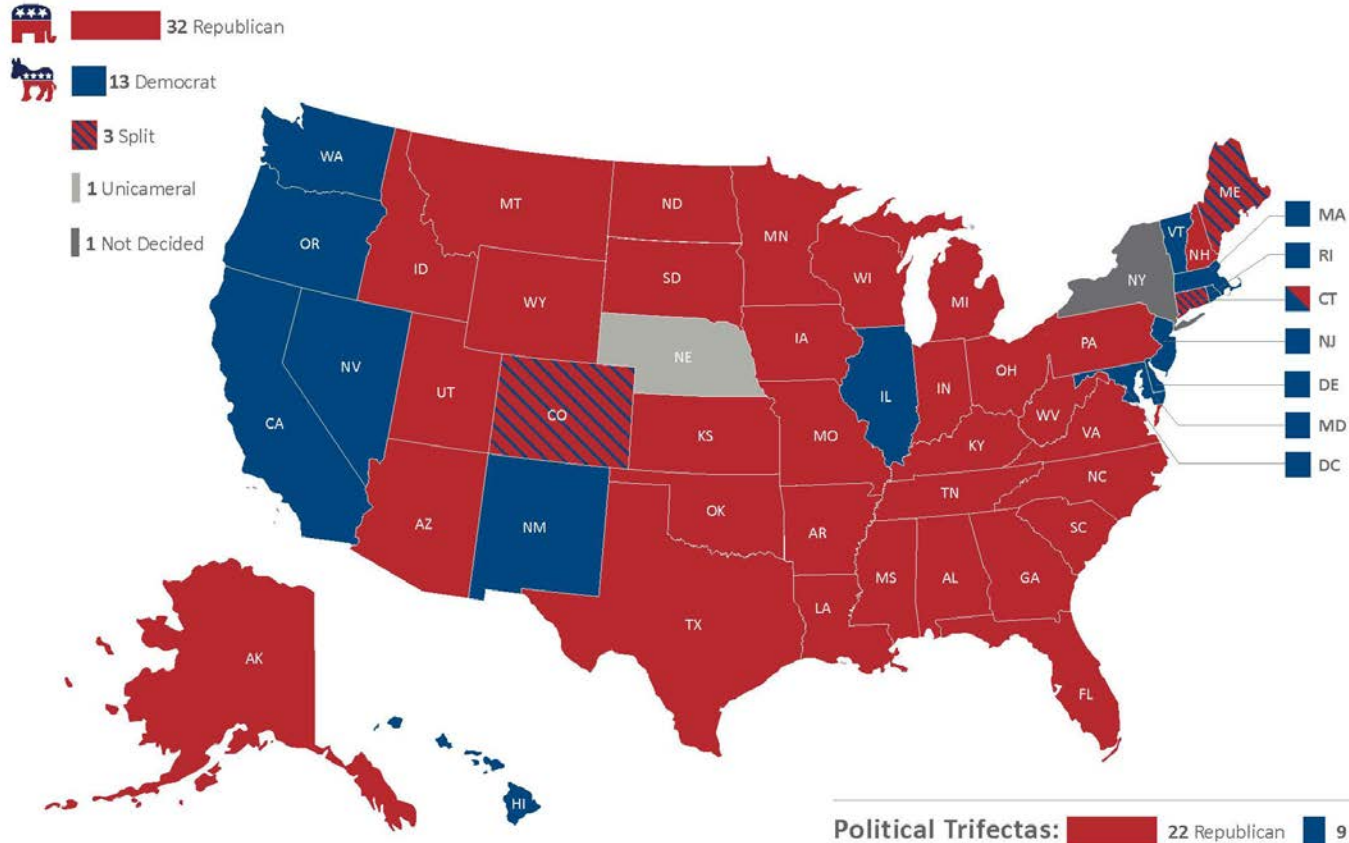

POLITICAL PROFILES OF STATE LEGISLATURES

DECISION 2016

Party Splits in Legislative Bodies

States, 2008-2015

Party Splits in Legislative Bodies

Federal, 2008-2015

Washington Post, Data from House.gov, Dr. Carl Klarner, Ballotpedia, Statista. https://www.washingtonpost.com/news/the-fix/wp/2016/11/10/the-decimation-of-the-democratic-party-visualized/?utm_term=.25b09daca3ac