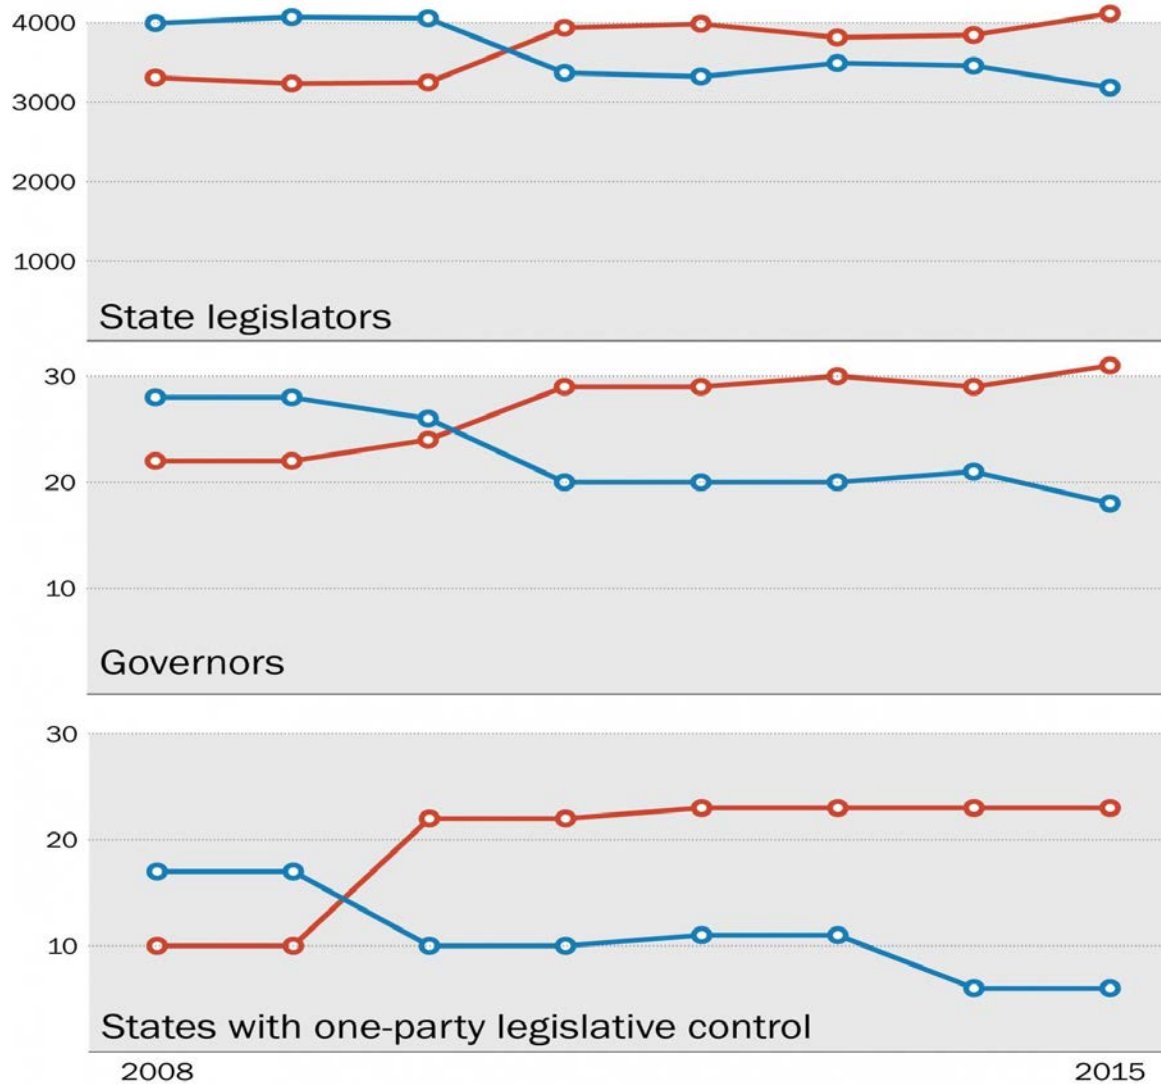

POLITICAL PROFILES OF STATE LEGISLATURES

DECISION 2016

Party Splits in Legislative Bodies

States, 2008-2015

Party Splits in Legislative Bodies

Federal, 2008-2015

Washington Post, Data from House.gov, Dr. Carl Klarner, Ballotpedia, Statista. https://www.washingtonpost.com/news/the-fix/wp/2016/11/10/the-decimation-of-the-democratic-party-visualized/?utm_term=.25b09daca3ac