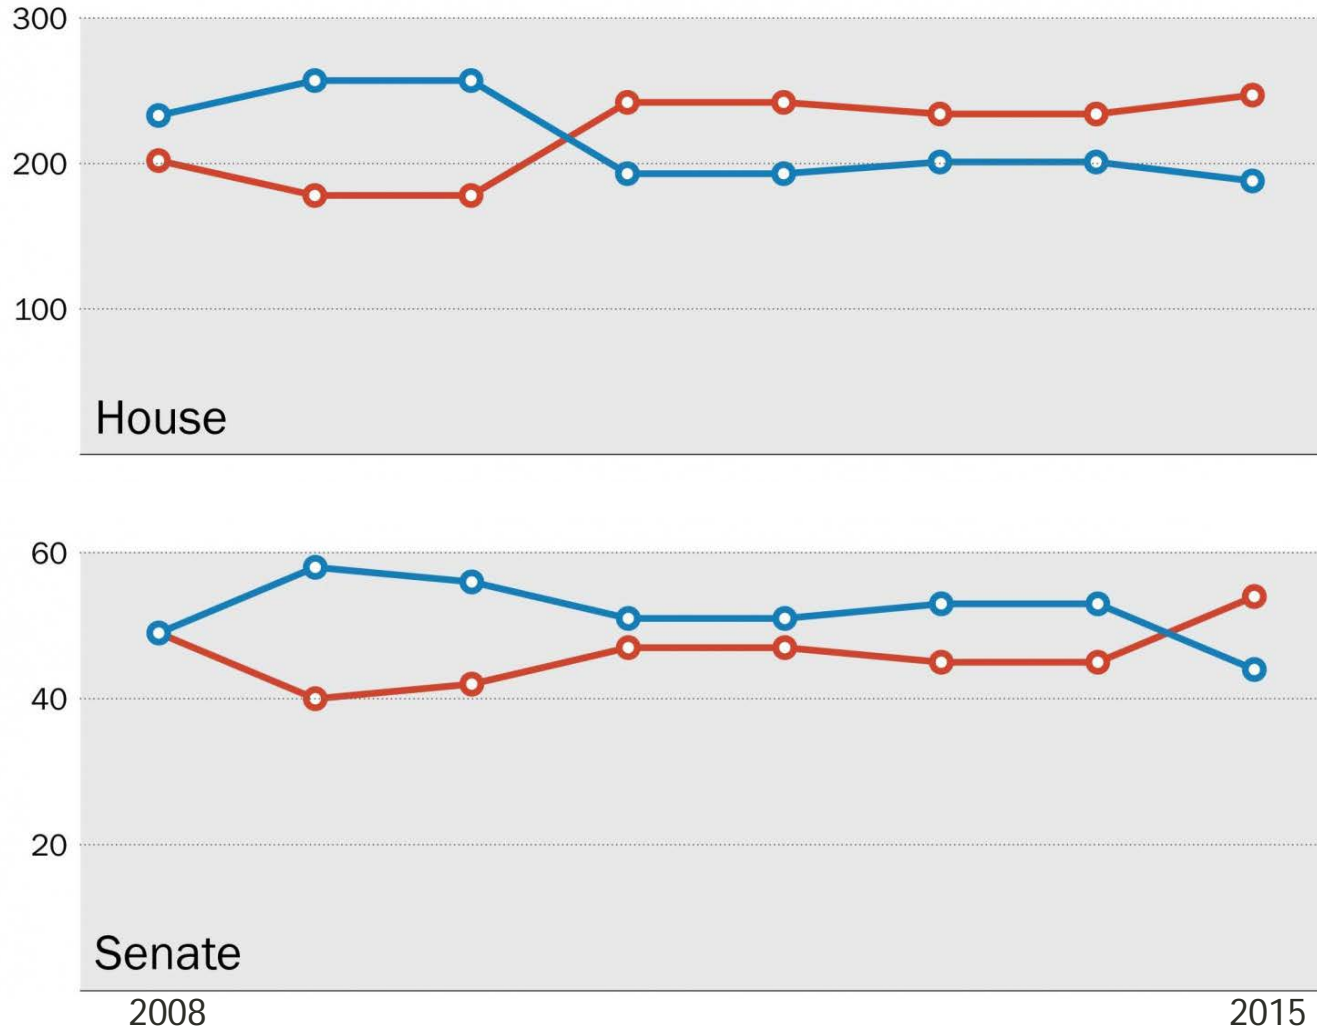

POLITICAL PROFILES OF STATE LEGISLATURES

DECISION 2016

Party Splits in Legislative Bodies

States, 2008-2015

Party Splits in Legislative Bodies

Federal, 2008-2015

Washington Post, Data from House.gov, Dr. Carl Klarner, Ballotpedia, Statista. https://www.washingtonpost.com/news/the-fix/wp/2016/11/10/the-decimation-of-the-democratic-party-visualized/?utm_term=.25b09daca3ac